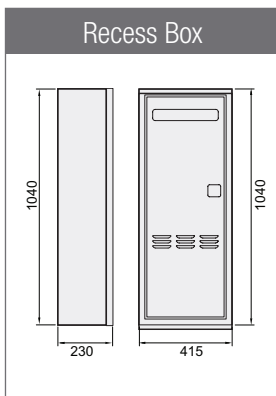

# GAS CONTINUOUS FLOW

	Rheem 16	Rheem 20	Rheem 26	Rheem 27	Indoor 27*
Model Number	874816NFZ/LFZ	874820NFZ/LFZ	874826NFZ/LFZ	874627NFZ/LPZ	864627NFZ/LPZ
Nominal L/Min @25°C Rise	16L/Min	20L/Min	26L/Min	27L/Min	27L/Min
Gas Input Max	126 MJ/hr	157 MJ/hr	199 MJ/hr	205 MJ/hr	205 MJ/hr
Gas Type	NG or ULPG	NG or ULPG	NG or ULPG	NG or ULPG	NG or ULPG
Gas Connection	R ¾ / 20	R ¾ / 20	R ¾ / 20	R ¾ / 20	R ¾ / 20
Min Gas Supply Pressure NG/ULPG	1.13 kPa/ 2.75 kPa	1.13 kPa/ 2.75 kPa	1.13 kPa/ 2.75 kPa	1.13 kPa/ 2.75 kPa	1.13 kPa/ 2.75 kPa
Water Pressure (kPa) Min-Max	120-1000	120-1000	120-1000	140-1000	140 - 1000
Minimum Flow Rate	2.0L/Min	2.0L/Min	2.0L/Min	2.0 L/Min	2.0 L/Min
Cold Water Connection	R ¾ / 20	R ¾ / 20	R ¾ / 20	R ¾ / 20	R ¾ / 20
Hot Water Connection	R ¾ / 20	R ¾ / 20	R ¾ / 20	R ¾ / 20	R ¾ / 20
Approx. Weight (empty)	16kg	16kg	16kg	23kg	24kg
Freeze Protection	Yes	Yes	Yes	Yes	Yes
A Unit Height (mm)	520	520	520	601	650
B Unit Width (mm)	355	355	355	351	351
C Unit Depth (mm)	187	187	187	226	215
D Hot Water Outlet (mm)	105	105	105	132	132
E Gas Inlet (mm)	83	83	83	127	127
F Cold Inlet (mm)	10	10	10	28	28
G Gas Inlet (mm)	77	77	77	97	119
H Cold Inlet (mm)	68	68	68	64	86
J Hot Water Outlet (mm)	87	87	87	84	107
Gas Energy Rating	6 Stars	6 Stars	6 Stars	6 Stars	6 Stars

Continuous Flow Accessories	Part Number
Horizontal Flue Kit Side Exit	318278
Horizontal Flue Kit Rear Exit	318279
Vertical Flue Kit	318280
Recess Box - For Rheem 27	320316
Recess Box - For Rheem 16, 20 & 26	318994
Pipe Cover - For Rheem 27	320116
Pipe Cover - For Rheem 16, 20 & 26	320117
EZASET® Kit	052310
EZ LINK® Cable	290141
Standard Kitchen Temperature Controller	A299850
Standard Bathroom 1 Temperature Controller	A299851
Standard Bathroom 2 Temperature Controller	A299852
Deluxe Kitchen Temperature Controller	A299861
Deluxe Bathroom 1 Temperature Controller	A299862
Deluxe Bathroom 2 Temperature Controller	A299863