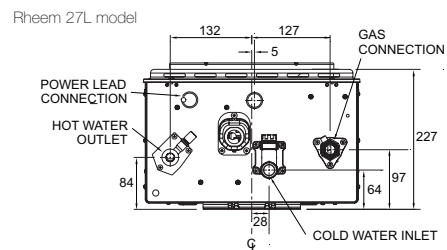

# GAS CONTINUOUS FLOW

	Rheem 16	Rheem 20	Rheem 26	Rheem 27	Indoor 27*
Model Number	874816NFZ/LFZ	874820NFZ/LFZ	874826NFZ/LFZ	874627NFZ/LPZ	864627NFZ/LPZ
Nominal L/Min @25°C Rise	16L/Min	20L/Min	26L/Min	27L/Min	27L/Min
Gas Input Max	126 MJ/hr	157 MJ/hr	199 MJ/hr	205 MJ/hr	205 MJ/hr
Gas Type	NG or ULPG	NG or ULPG	NG or ULPG	NG or ULPG	NG or ULPG
Gas Connection	R ¾ / 20	R ¾ / 20	R ¾ / 20	R ¾ / 20	R ¾ / 20
Min Gas Supply Pressure NG/ULPG	1.13 kPa/ 2.75 kPa	1.13 kPa/ 2.75 kPa	1.13 kPa/ 2.75 kPa	1.13 kPa/ 2.75 kPa	1.13 kPa/ 2.75 kPa
Water Pressure (kPa) Min-Max	120-1000	120-1000	120-1000	140-1000	140 - 1000
Minimum Flow Rate	2.0L/Min	2.0L/Min	2.0L/Min	2.0 L/Min	2.0 L/Min
Cold Water Connection	R ¾ / 20	R ¾ / 20	R ¾ / 20	R ¾ / 20	R ¾ / 20
Hot Water Connection	R ¾ / 20	R ¾ / 20	R ¾ / 20	R ¾ / 20	R ¾ / 20
Approx. Weight (empty)	16kg	16kg	16kg	23kg	24kg
Freeze Protection	Yes	Yes	Yes	Yes	Yes
A Unit Height (mm)	520	520	520	601	650
B Unit Width (mm)	355	355	355	351	351
C Unit Depth (mm)	187	187	187	226	215
D Hot Water Outlet (mm)	105	105	105	132	132
E Gas Inlet (mm)	83	83	83	127	127
F Cold Inlet (mm)	10	10	10	28	28
G Gas Inlet (mm)	77	77	77	97	119
H Cold Inlet (mm)	68	68	68	64	86
J Hot Water Outlet (mm)	87	87	87	84	107
Gas Energy Rating	6 Stars	6 Stars	6 Stars	6 Stars	6 Stars

Continuous Flow Accessories	Part Number
Horizontal Flue Kit Side Exit	318278
Horizontal Flue Kit Rear Exit	318279
Vertical Flue Kit	318280
Recess Box - For Rheem 27	320316
Recess Box - For Rheem 16, 20 & 26	318994
Pipe Cover - For Rheem 27	320116
Pipe Cover - For Rheem 16, 20 & 26	320117
EZASET® Kit	052310
EZ LINK® Cable	290141
Standard Kitchen Temperature Controller	A299850
Standard Bathroom 1 Temperature Controller	A299851
Standard Bathroom 2 Temperature Controller	A299852
Deluxe Kitchen Temperature Controller	A299861
Deluxe Bathroom 1 Temperature Controller	A299862
Deluxe Bathroom 2 Temperature Controller	A299863