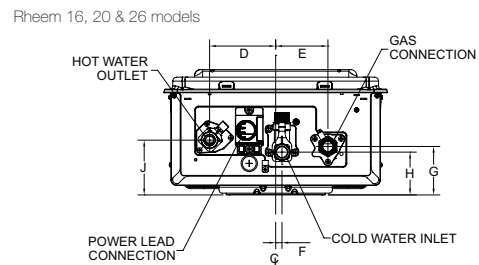

# GAS CONTINUOUS FLOW

	Rheem 16	Rheem 20	Rheem 26	Rheem 27	Indoor 27*
Model Number	874816NFZ/LFZ	874820NFZ/LFZ	874826NFZ/LFZ	874627NFZ/LPZ	864627NFZ/LPZ
Nominal L/Min @25°C Rise	16L/Min	20L/Min	26L/Min	27L/Min	27L/Min
Gas Input Max	126 MJ/hr	157 MJ/hr	199 MJ/hr	205 MJ/hr	205 MJ/hr
Gas Type	NG or ULPG	NG or ULPG	NG or ULPG	NG or ULPG	NG or ULPG
Gas Connection	R ¾ / 20	R ¾ / 20	R ¾ / 20	R ¾ / 20	R ¾ / 20
Min Gas Supply Pressure NG/ULPG	1.13 kPa/ 2.75 kPa	1.13 kPa/ 2.75 kPa	1.13 kPa/ 2.75 kPa	1.13 kPa/ 2.75 kPa	1.13 kPa/ 2.75 kPa
Water Pressure (kPa) Min-Max	120-1000	120-1000	120-1000	140-1000	140 - 1000
Minimum Flow Rate	2.0L/Min	2.0L/Min	2.0L/Min	2.0 L/Min	2.0 L/Min
Cold Water Connection	R ¾ / 20	R ¾ / 20	R ¾ / 20	R ¾ / 20	R ¾ / 20
Hot Water Connection	R ¾ / 20	R ¾ / 20	R ¾ / 20	R ¾ / 20	R ¾ / 20
Approx. Weight (empty)	16kg	16kg	16kg	23kg	24kg
Freeze Protection	Yes	Yes	Yes	Yes	Yes
A Unit Height (mm)	520	520	520	601	650
B Unit Width (mm)	355	355	355	351	351
C Unit Depth (mm)	187	187	187	226	215
D Hot Water Outlet (mm)	105	105	105	132	132
E Gas Inlet (mm)	83	83	83	127	127
F Cold Inlet (mm)	10	10	10	28	28
G Gas Inlet (mm)	77	77	77	97	119
H Cold Inlet (mm)	68	68	68	64	86
J Hot Water Outlet (mm)	87	87	87	84	107
Gas Energy Rating	6 Stars	6 Stars	6 Stars	6 Stars	6 Stars

Continuous Flow Accessories	Part Number
Horizontal Flue Kit Side Exit	318278
Horizontal Flue Kit Rear Exit	318279
Vertical Flue Kit	318280
Recess Box - For Rheem 27	320316
Recess Box - For Rheem 16, 20 & 26	318994
Pipe Cover - For Rheem 27	320116
Pipe Cover - For Rheem 16, 20 & 26	320117
EZASET® Kit	052310
EZ LINK® Cable	290141
Standard Kitchen Temperature Controller	A299850
Standard Bathroom 1 Temperature Controller	A299851
Standard Bathroom 2 Temperature Controller	A299852
Deluxe Kitchen Temperature Controller	A299861
Deluxe Bathroom 1 Temperature Controller	A299862
Deluxe Bathroom 2 Temperature Controller	A299863