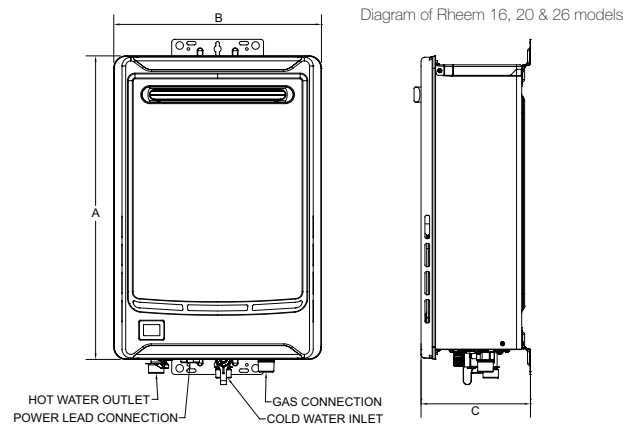

# GAS CONTINUOUS FLOW

	Rheem 16	Rheem 20	Rheem 26	Rheem 27	Indoor 27*
Model Number	874816NFZ/LFZ	874820NFZ/LFZ	874826NFZ/LFZ	874627NFZ/LPZ	864627NFZ/LPZ
Nominal L/Min @25°C Rise	16L/Min	20L/Min	26L/Min	27L/Min	27L/Min
Gas Input Max	126 MJ/hr	157 MJ/hr	199 MJ/hr	205 MJ/hr	205 MJ/hr
Gas Type	NG or ULPG	NG or ULPG	NG or ULPG	NG or ULPG	NG or ULPG
Gas Connection	R ¾ / 20	R ¾ / 20	R ¾ / 20	R ¾ / 20	R ¾ / 20
Min Gas Supply Pressure NG/ULPG	1.13 kPa/ 2.75 kPa	1.13 kPa/ 2.75 kPa	1.13 kPa/ 2.75 kPa	1.13 kPa/ 2.75 kPa	1.13 kPa/ 2.75 kPa
Water Pressure (kPa) Min-Max	120-1000	120-1000	120-1000	140-1000	140 - 1000
Minimum Flow Rate	2.0L/Min	2.0L/Min	2.0L/Min	2.0 L/Min	2.0 L/Min
Cold Water Connection	R ¾ / 20	R ¾ / 20	R ¾ / 20	R ¾ / 20	R ¾ / 20
Hot Water Connection	R ¾ / 20	R ¾ / 20	R ¾ / 20	R ¾ / 20	R ¾ / 20
Approx. Weight (empty)	16kg	16kg	16kg	23kg	24kg
Freeze Protection	Yes	Yes	Yes	Yes	Yes
A Unit Height (mm)	520	520	520	601	650
B Unit Width (mm)	355	355	355	351	351
C Unit Depth (mm)	187	187	187	226	215
D Hot Water Outlet (mm)	105	105	105	132	132
E Gas Inlet (mm)	83	83	83	127	127
F Cold Inlet (mm)	10	10	10	28	28
G Gas Inlet (mm)	77	77	77	97	119
H Cold Inlet (mm)	68	68	68	64	86
J Hot Water Outlet (mm)	87	87	87	84	107
Gas Energy Rating	6 Stars	6 Stars	6 Stars	6 Stars	6 Stars

Continuous Flow Accessories	Part Number
Horizontal Flue Kit Side Exit	318278
Horizontal Flue Kit Rear Exit	318279
Vertical Flue Kit	318280
Recess Box - For Rheem 27	320316
Recess Box - For Rheem 16, 20 & 26	318994
Pipe Cover - For Rheem 27	320116
Pipe Cover - For Rheem 16, 20 & 26	320117
EZASET® Kit	052310
EZ LINK® Cable	290141
Standard Kitchen Temperature Controller	A299850
Standard Bathroom 1 Temperature Controller	A299851
Standard Bathroom 2 Temperature Controller	A299852
Deluxe Kitchen Temperature Controller	A299861
Deluxe Bathroom 1 Temperature Controller	A299862
Deluxe Bathroom 2 Temperature Controller	A299863